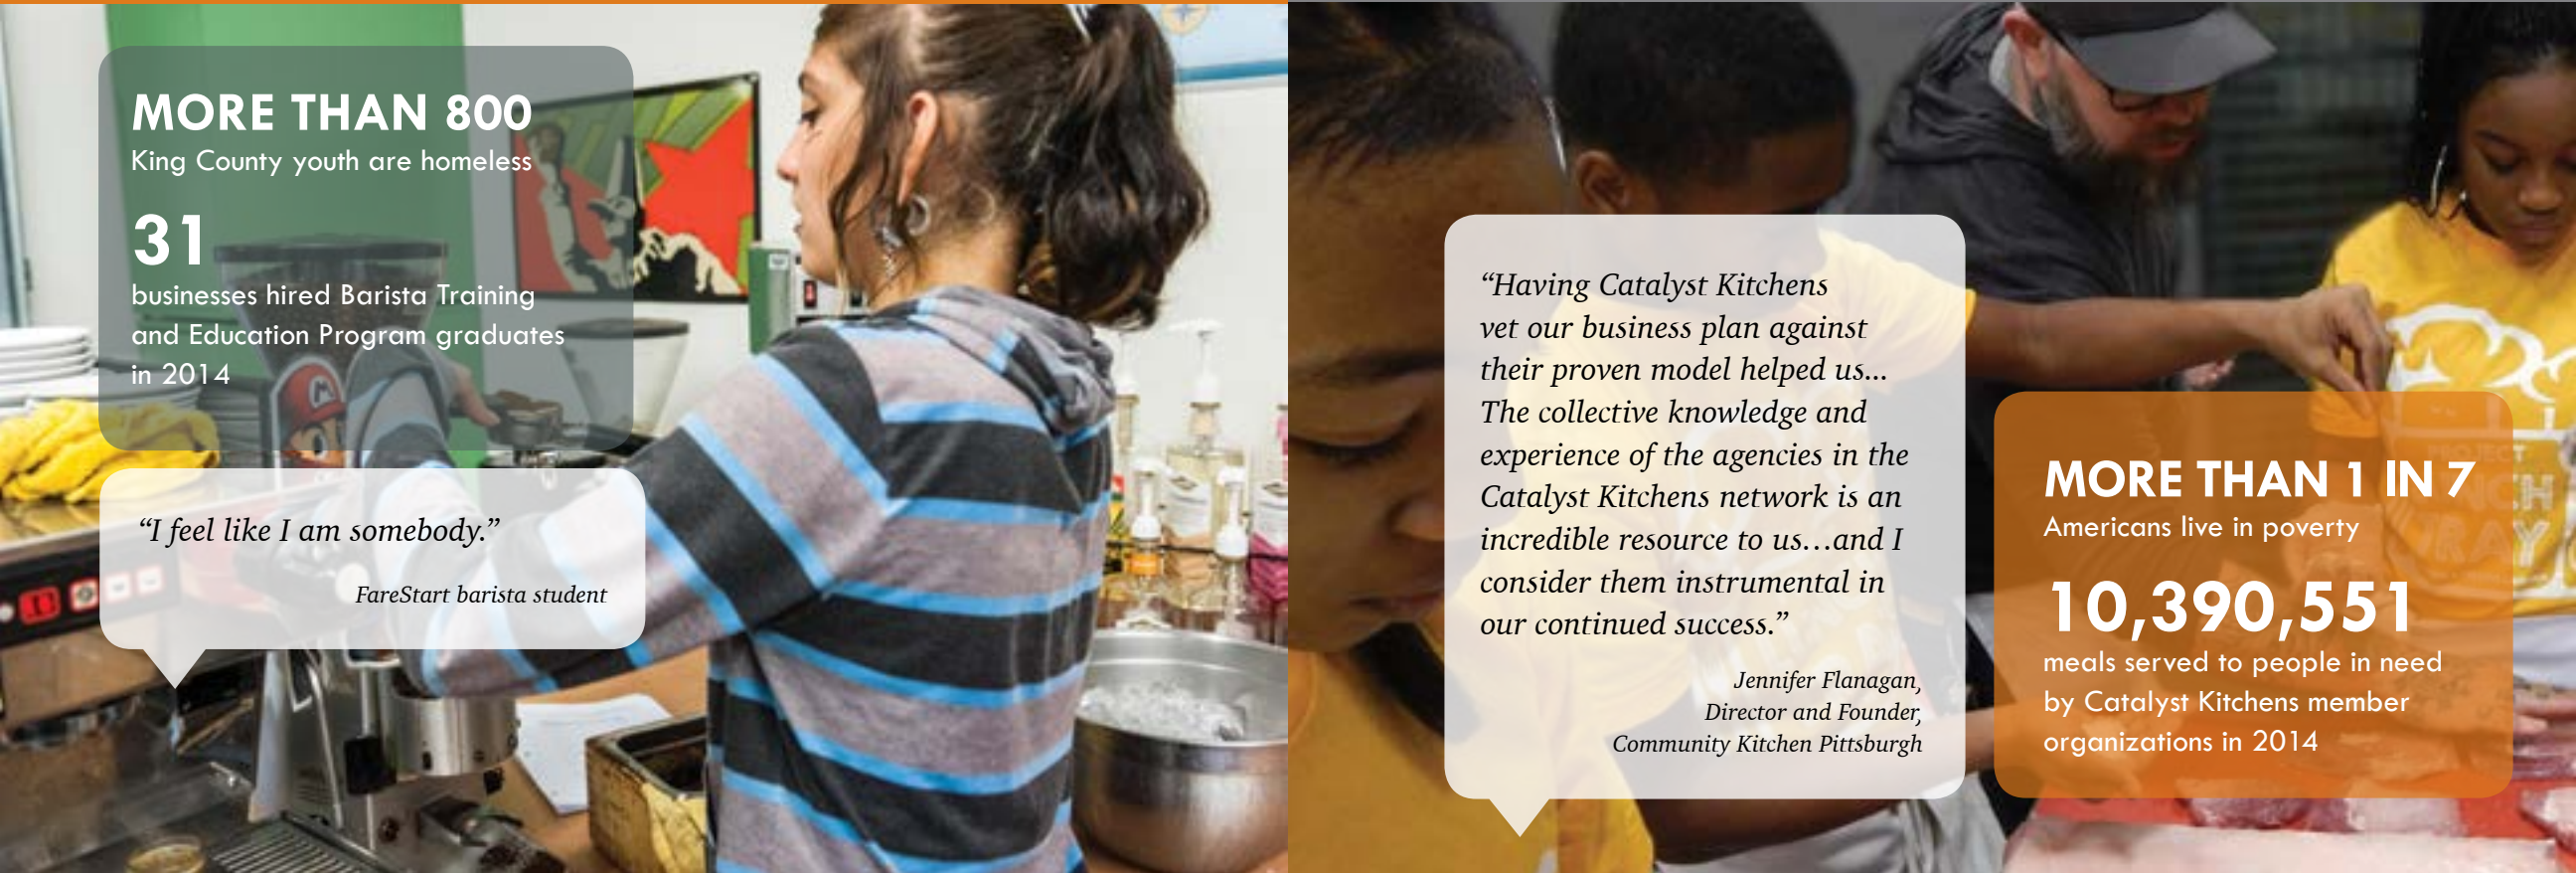

The impact of Catalyst Kitchens is extraordinary. Since its launch in 2011, our national program has provided customized and affordable consulting to emerging and developed foodservice social enterprise organizations. Based on FareStart's proven model, more than

9,000 people have been trained and more than 18.5 million meals have been produced for people in need during the past four years.

In 2014, Catalyst Kitchens' network of 65 social enterprise and culinary education organizations provided **job training to more than 3,155 individuals and helped 1,801 individuals gain employment, which are the first steps toward self-sufficiency and ending poverty, hunger, joblessness and homelessness.**

*Jennifer Flanagan,
Director and Founder,
Community Kitchen Pittsburgh*

MORE THAN 1 IN 7

Americans live in poverty

10,390,551

meals served to people in need by Catalyst Kitchens member organizations in 2014